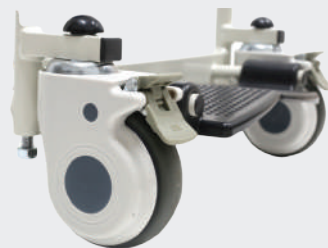

# Multifunctional Chair.

360 degree  
Backrest Opening

Double Lock  
• Safety belt  
• Fix setting position

Height Adjustment  
• 9 steps adjustment  
• Manual lift