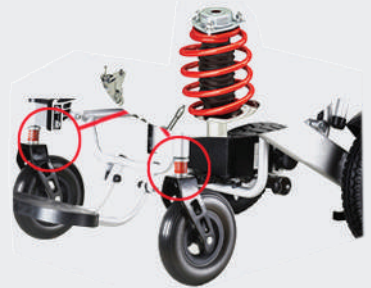

Shock Absorber

- Comfortable ride
- Push button for handbrake
- Left & right handle system safety