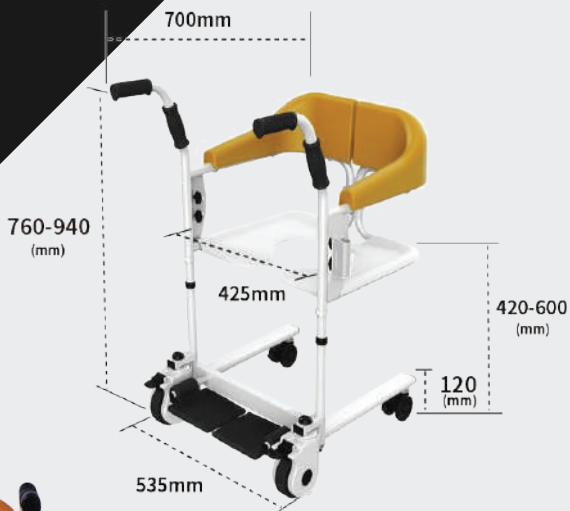

Waterproof Material

- Medical grade
- Molded sitting
- Soft cushion backrest

“It’s a Wheelchair, Transfer chair, Commode chair and Shower”